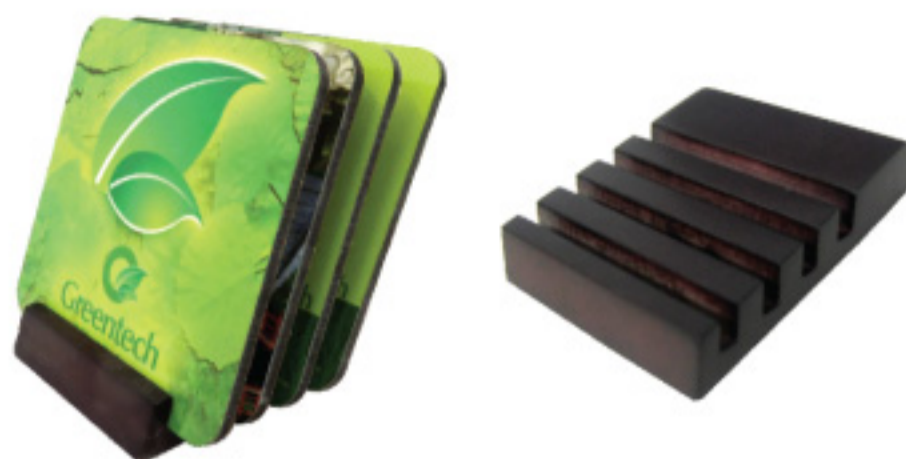

KEY HANGER & COAT HANGER

Mahogany Slotted Coasters Holder

Store a set of 4 coasters in our mahogany finish coaster holder.

224-5 63.5x76.2mm Slotted Coaster holder